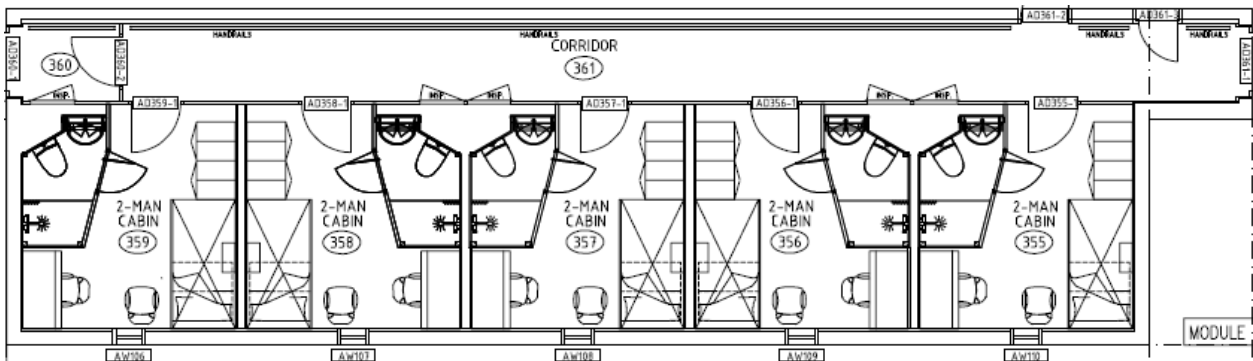

ABS Certified 2 x 20 Person Offshore A60 Accommodation Modules

Accommodation Excellence

General Arrangement - Module 1