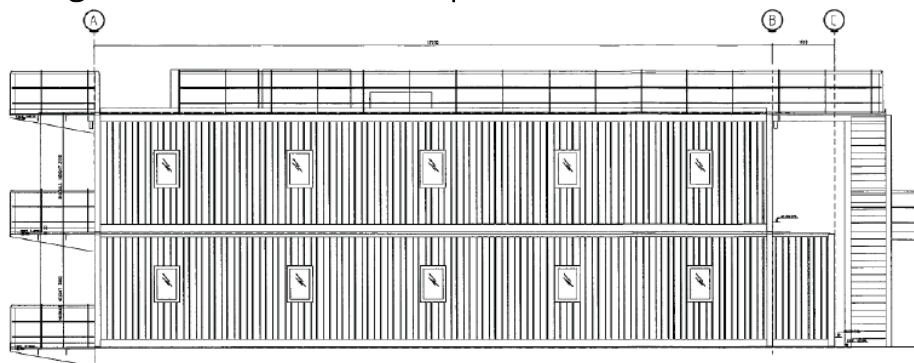

# ABS Certified 2 x 20 Person Offshore A60 Accommodation Modules

Accommodation Excellence

Fully furnished en-suite cabin modules designed to use minimum deck space. Can be chartered or purchased as complete or as separate modules with immediate availability.

## Features

- 20 Cabin/40 pax A60 rated accommodation modules -Two Blocks, Two Levels high.
- 10 Cabin/20 pax Per Module Block with 5 x cabins per level with internal linking corridor.
- A60 IMO/SOLAS Safe Area, ABS Regulations.
- Pressurised with automatic shutdown.
- HVAC, Climate control.
- Smoke detection & Sprinkler system.
- Lightweight.
- Small footprint.
- Easy hook-up.
- Double cabins with en-suite bathrooms.

## Designed to Minimise Deck Space

ELEVATION STARBOARD

ELEVATION AFT