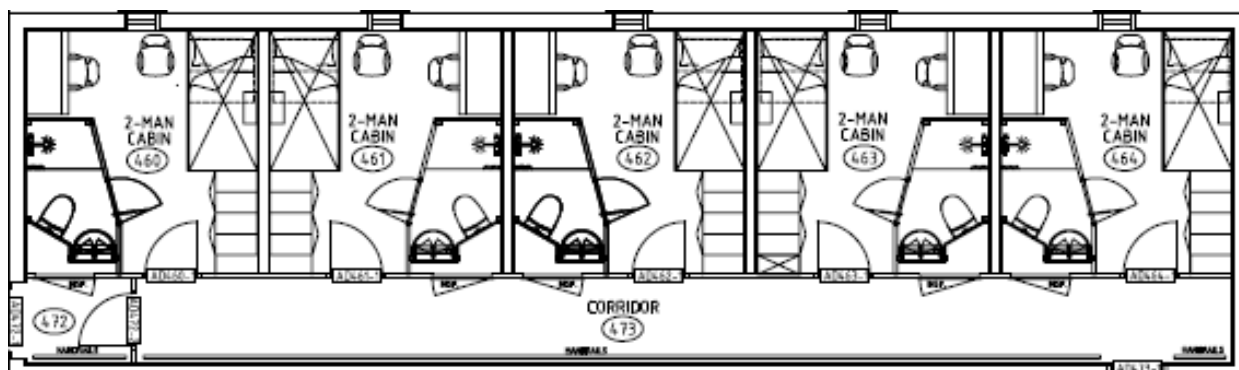

ABS Certified 2 x 20 Person Offshore A60 Accommodation Modules Accommodation Excellence

General Arrangement - Module 2