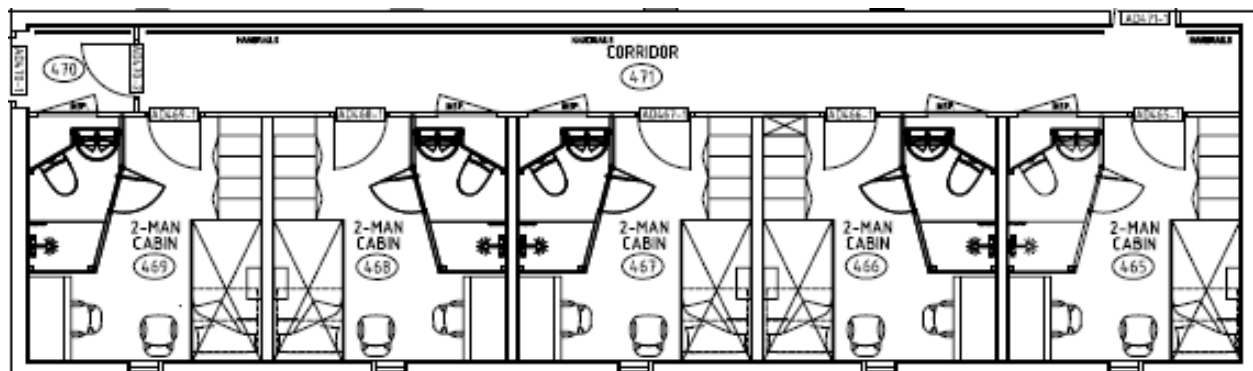

ABS Certified 2 x 20 Person Offshore A60 Accommodation Modules

Accommodation Excellence

General Arrangement - Module 1