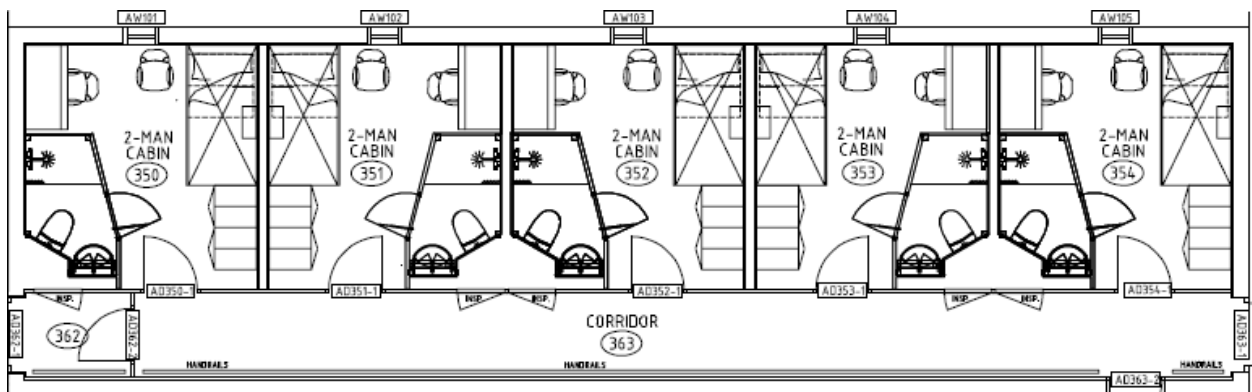

ABS Certified 2 x 20 Person Offshore A60 Accommodation Modules Accommodation Excellence

General Arrangement - Module 2