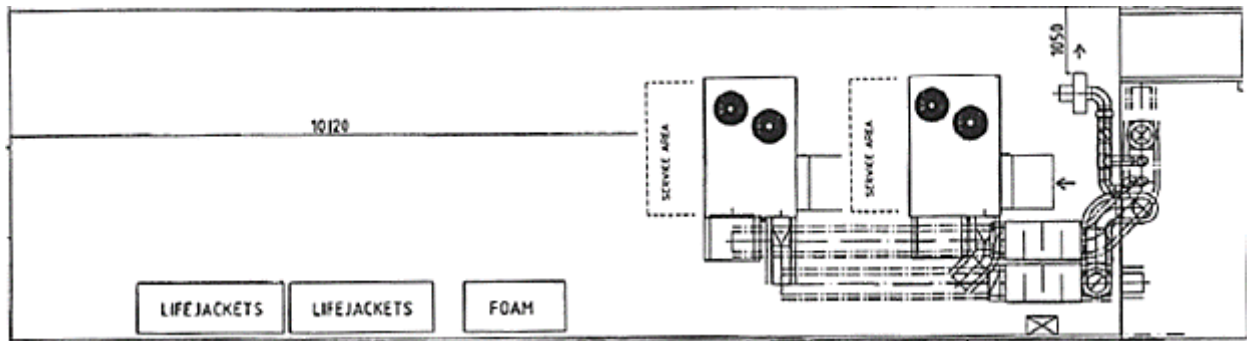

ABS Certified 2 x 20 Person Offshore A60 Accommodation Modules

Accommodation Excellence

General Arrangement - Module 1