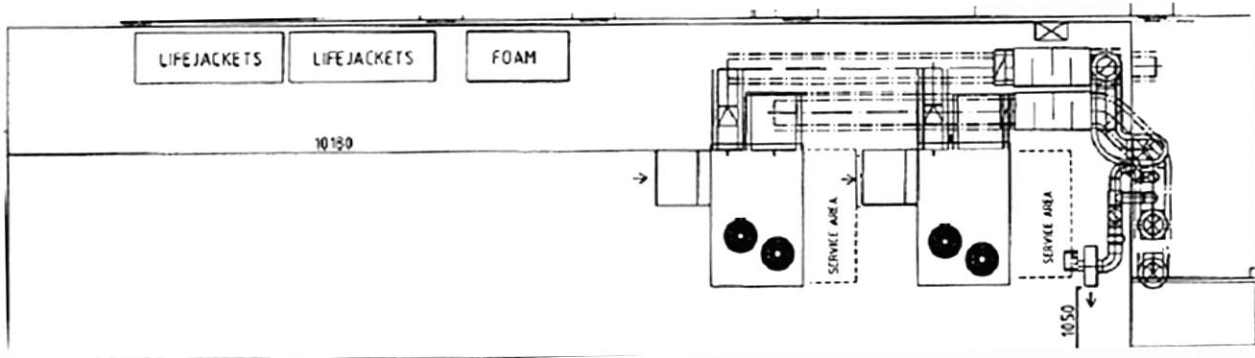

ABS Certified 2 x 20 Person Offshore A60 Accommodation Modules Accommodation Excellence

General Arrangement - Module 2