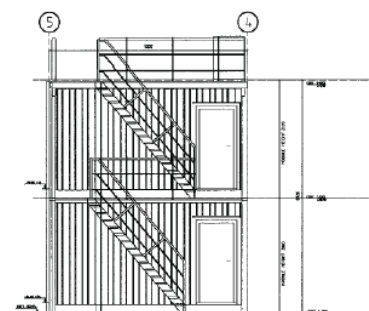

ELEVATION AFT